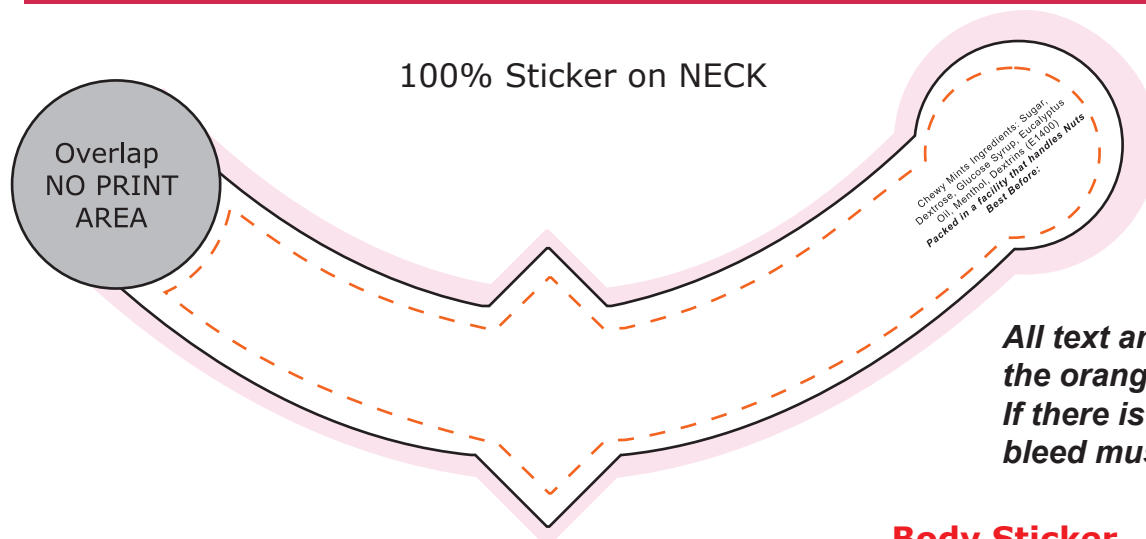

ART APPROVAL

All colours used in this document are indicative only and they may vary across a variety of printing techniques and confectionery

NECK STICKER IS COMPULSORY

All text and graphics must be in the orange dotted area indicated. If there is a background color, bleed must 3mm all around

Body Sticker

Sticker Size: 75mmW x 50mmH
Safe Print: 65mmW x 40mmH
Bleed: 3mm (81mmW x 56mmH)
When artwork is printed, there can be movement of up to 3mm

Photo Impression Only
NOT TO SCALE

Product Code : CC052B

Description : Champagne bottle filled with 220g Mints
Order# :
Company Name :
Contact :
Type of Mint :
Foil Colour :
Sticker Size NECK : 131mmW x 59mmH - **Compulsory Sticker** (See Image Above)
Sticker Size BODY : 75mmW x 50mmH
Print Colour : **Customer must provide PMS Colour print guide**
Quantity :
Delivery Date :